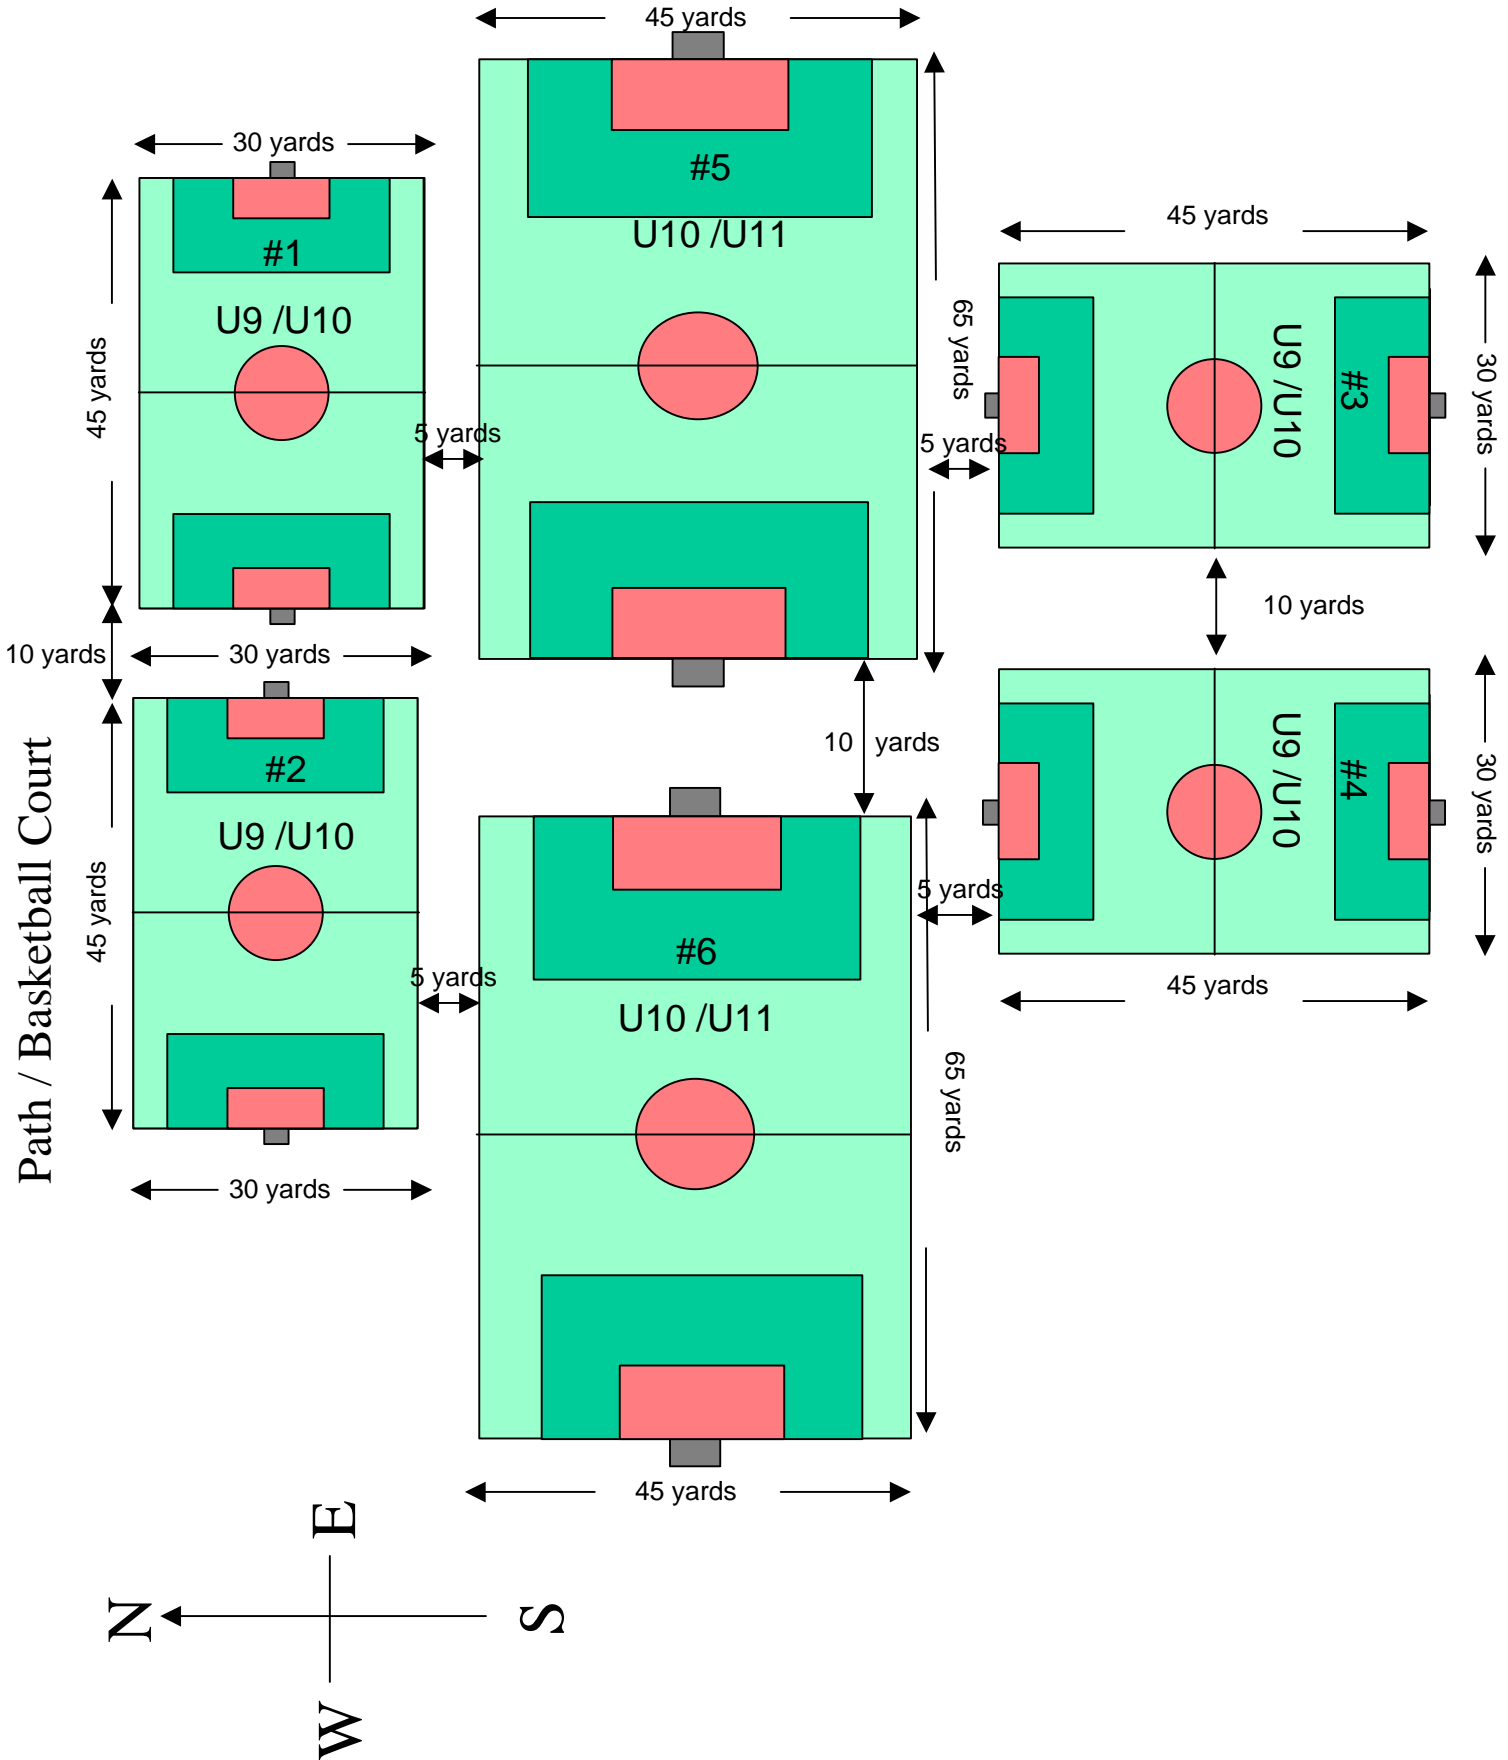

4 U9 / U10 Fields at Maximum Dimensions Allowed (30 yards wide by 45 long) - also within regulation for U10

2 U10 / U11 Fields (45 yards wide by 65 long)

Fields #5 and #6 Dimension Details 1" = 20'